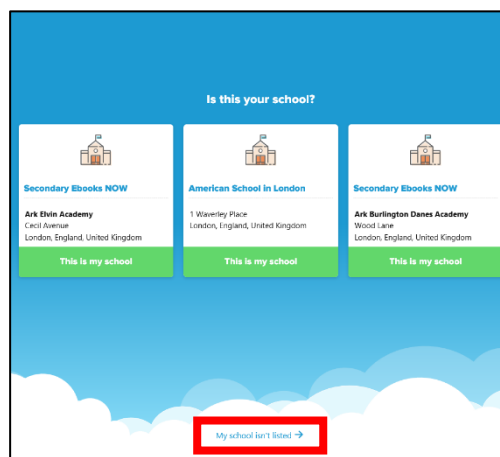

How to sign-in to Sora

Step 1: Download the Sora app from any app store **or** go to www.soraapp.com.

Step 2: Click 'Find my School'.

Step 3: Select Ark Elvin Academy.

If you cannot see Ark Elvin Academy, click 'my school isn't listed' at the bottom of the page and search for Ark Elvin Academy.